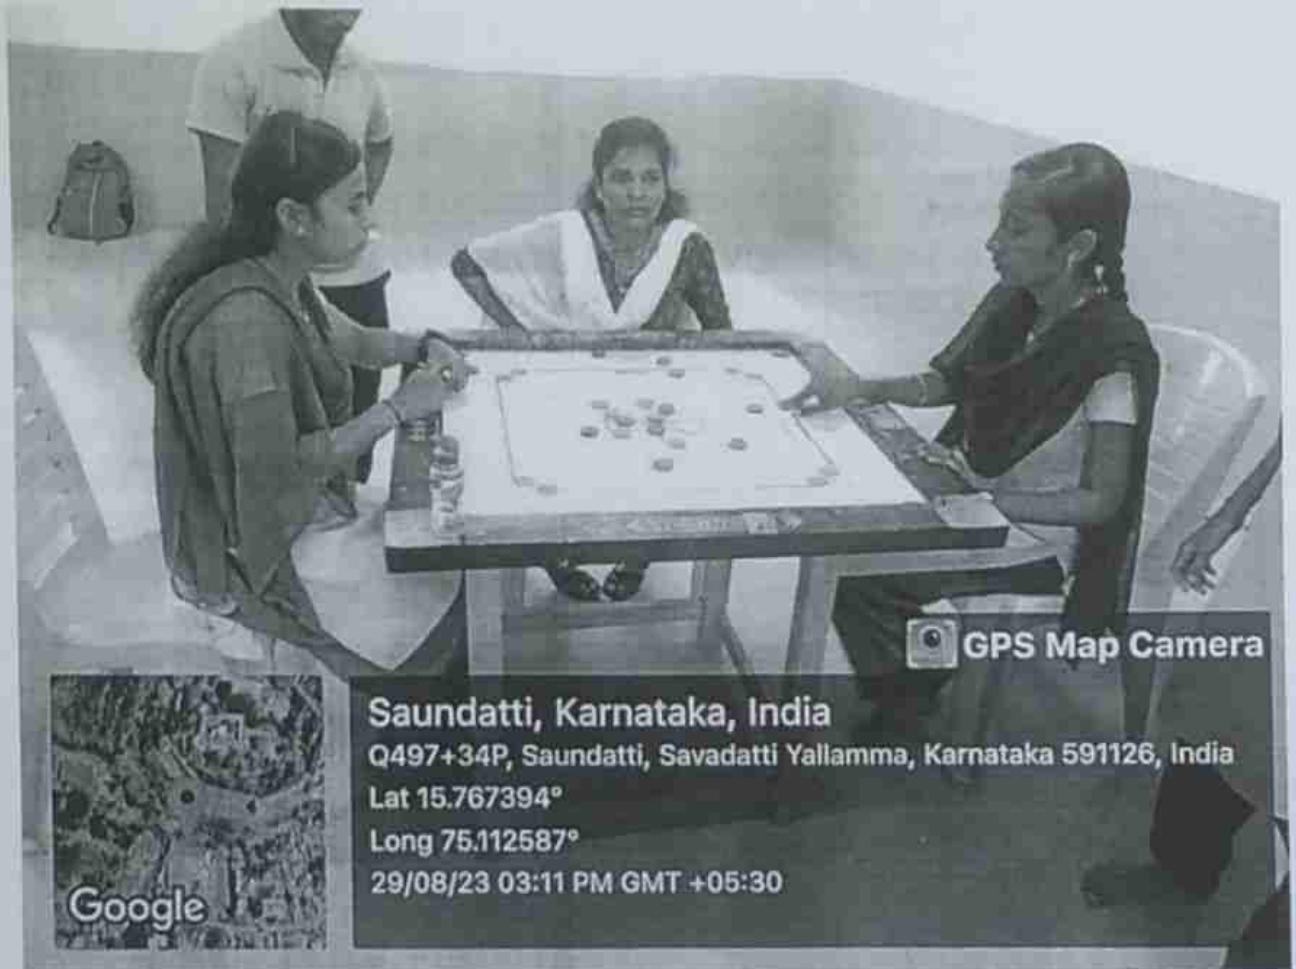

Land No: 08330-222311
Fax No: 08330-2223716

**K.L.E.SOCIETY'S
S.V.S. BELLUBBI ARTS & COMMERCE COLLEGE
SAUNDATTI – 591126**

Accredited at the 'A' Level by NAAC in 4th Cycle

Web: <http://www.klesvsbcs.edu.in>
E-mail: klesvsbellubbicollege@gmail.com

BUS STAND ROAD SAUNDATTI – 591126
TQ. SAUNDATTI, DIST. BELAGAVI (KARNATAKA)

GPS Map Camera

Saundatti, Karnataka, India

Q497+34P, Saundatti, Savadatti Yallamma, Karnataka 591126, India

Lat 15.767394°

Long 75.112587°

29/08/23 03:11 PM GMT +05:30

Google

INDOOR GAME: CARROM

PRINCIPAL
K.L.E. Society's
S.V.S. Bellubbi Arts & Com.
College, Saundatti-591126