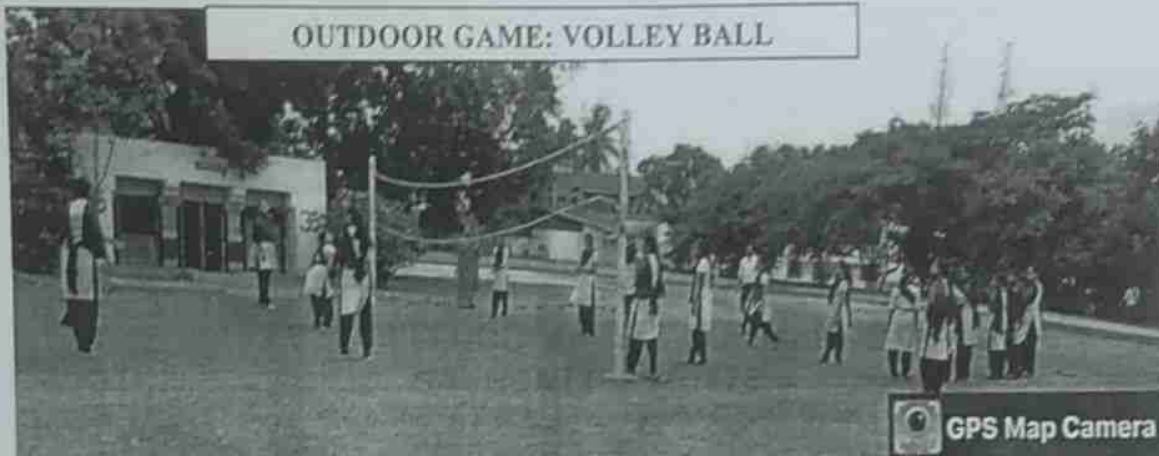

Land No: 08330-222311
Fax No: 08330-2223716

**K.L.E.SOCIETY'S
S.V.S. BELLUBBI ARTS & COMMERCE COLLEGE
SAUNDATTI – 591126**

Accredited at the 'A' Level by NAAC in 4th Cycle

Web: <http://www.klesvsbcs.edu.in>
E- mail: klesvsbellubbicollege@gmail.com

BUS STAND ROAD SAUNDATTI – 591126
TQ. SAUNDATTI, DIST. BELAGAVI (KARNATAKA)

OUTDOOR GAME: VOLLEY BALL

GPS Map Camera